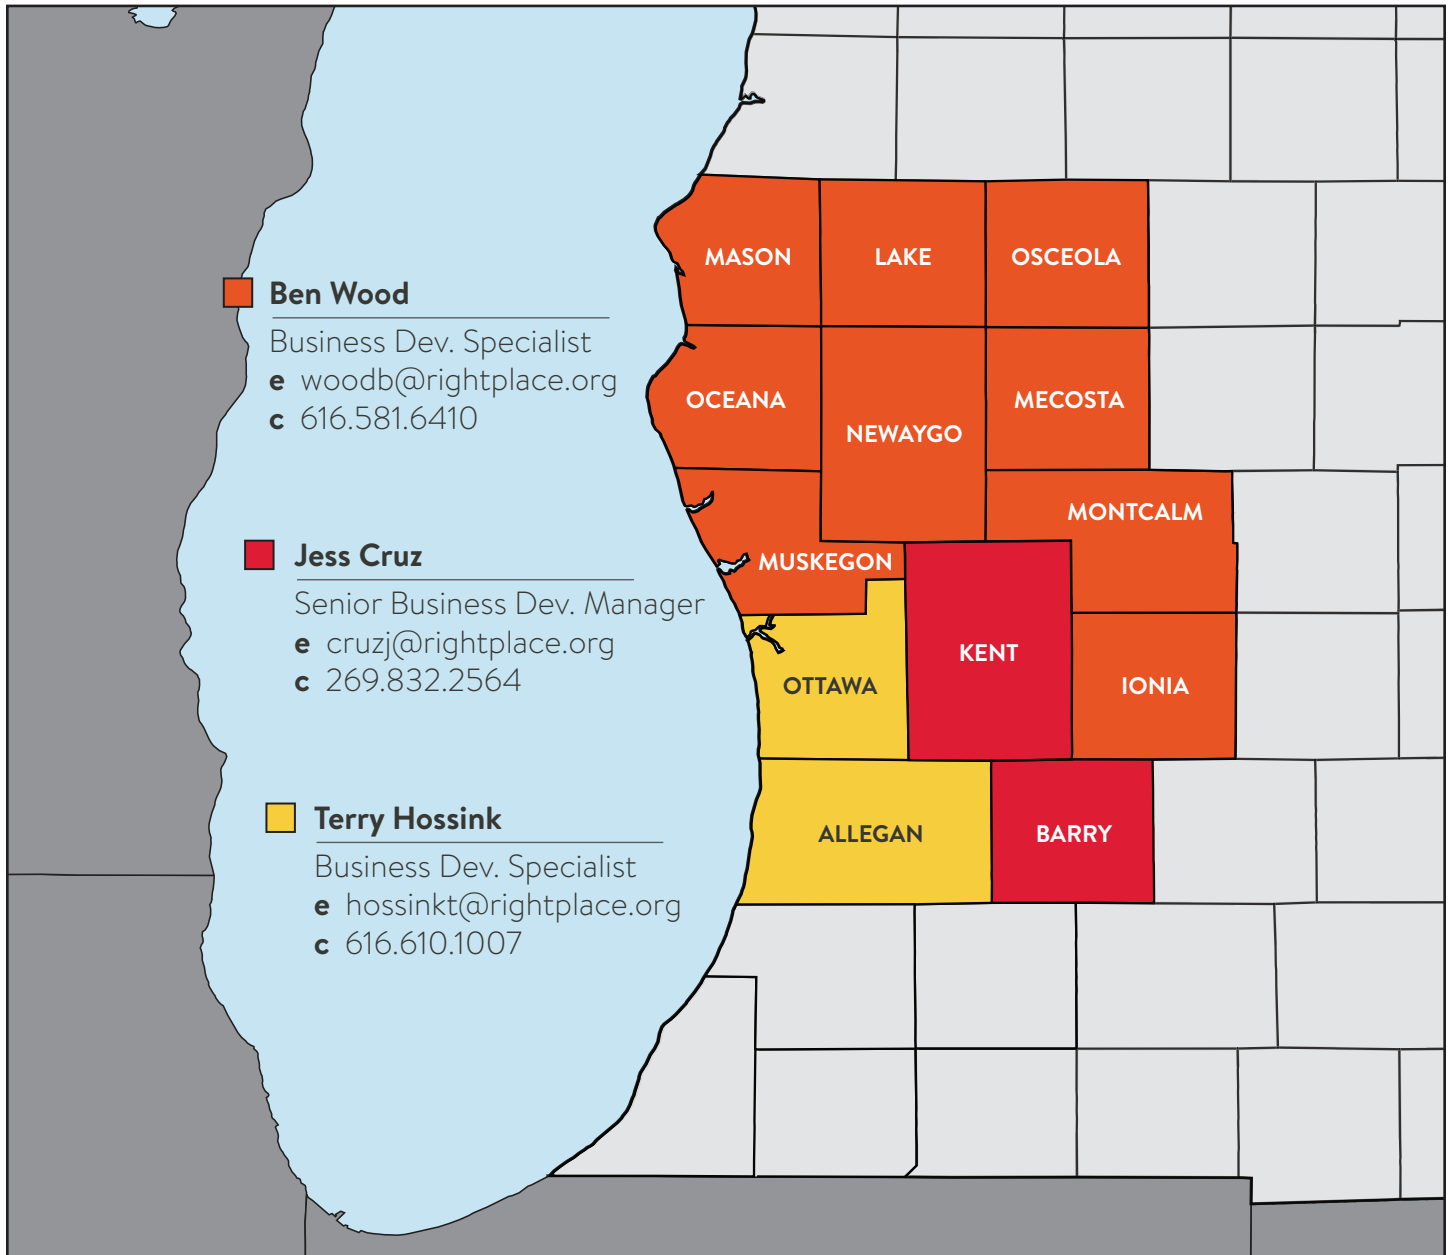

MMTC-WEST

SERVICE AREA

13-County
West Michigan Region

MMTC-West-West Michigan Regional Office
C/O THE RIGHT PLACE, INC.
125 Ottawa Ave. NW, Suite 450
Grand Rapids, MI 49503-2837
p 616.771.0304
f 616.771.0555
w mmtcwest@rightplace.org
e www.mmtcwest.org

MICHIGAN
MANUFACTURING
TECHNOLOGY
CENTER

MANUFACTURE SMARTER