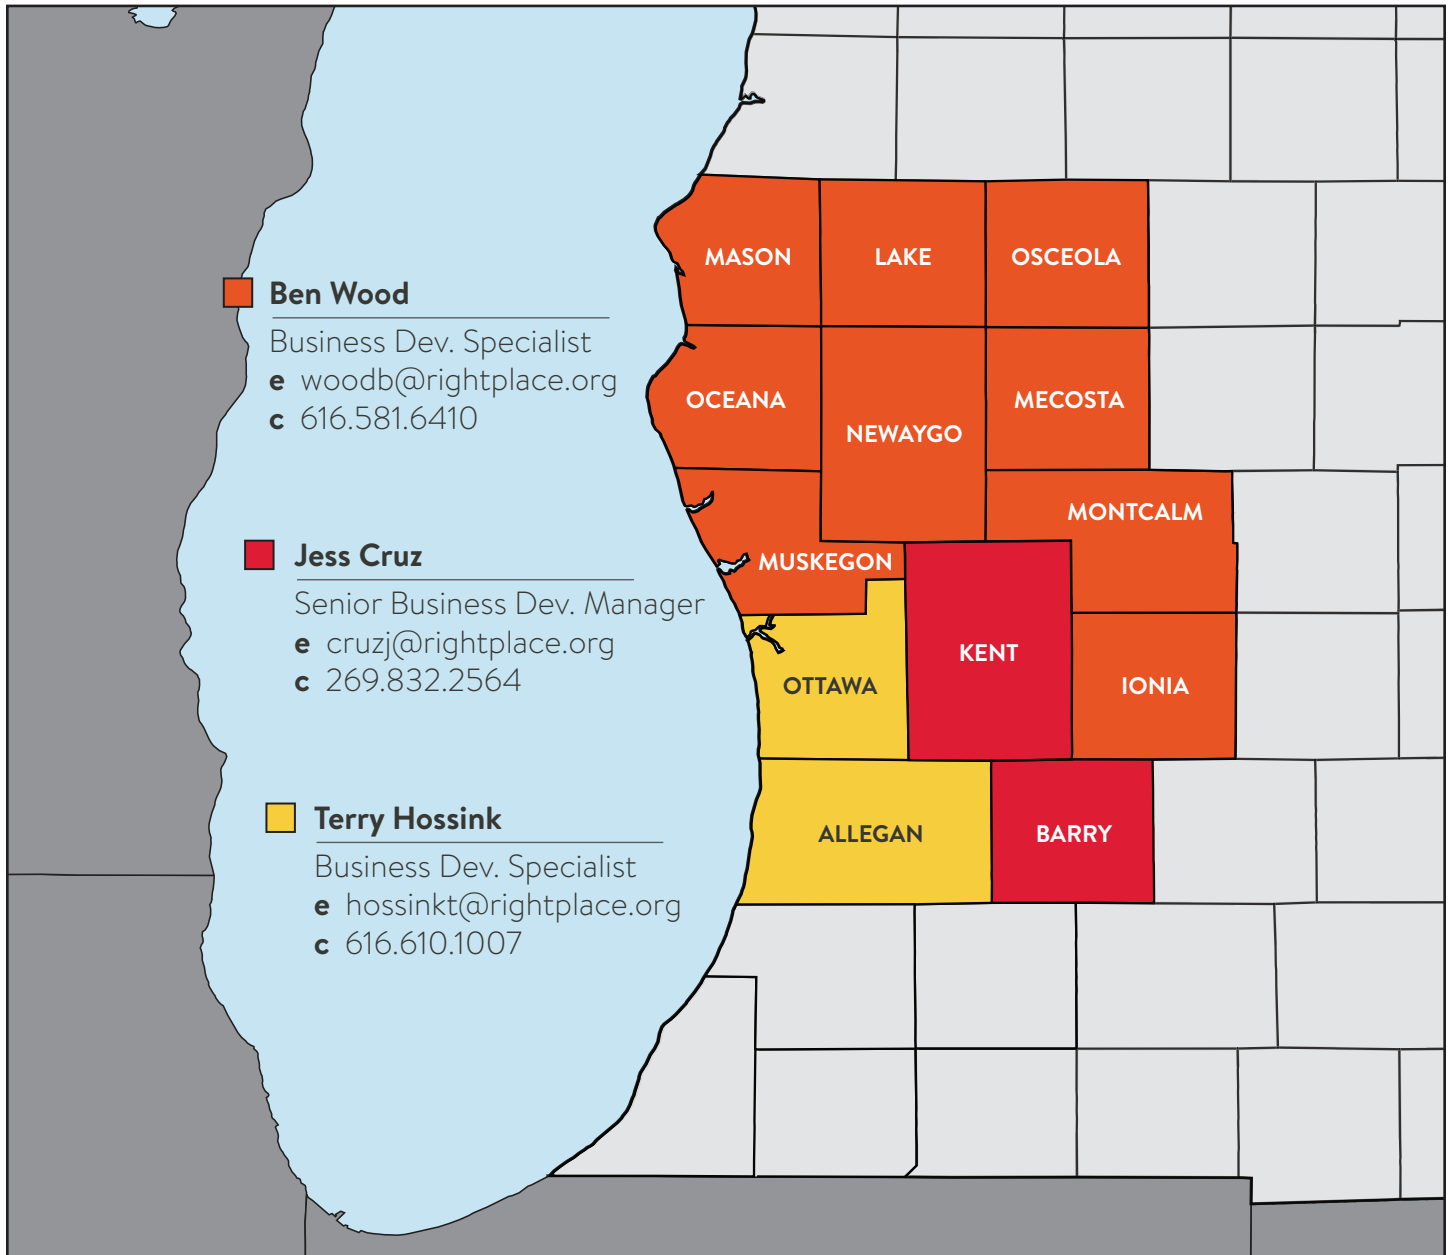

THE CENTER-WEST

SERVICE AREA

13-County
West Michigan Region

The Center-West-West Michigan Regional Office
C/O THE RIGHT PLACE, INC.
125 Ottawa Ave. NW, Suite 450
Grand Rapids, MI 49503-2837
p 616.301.6247
f 616.771.0555
e thecenter@rightplace.org
w www.thecenterwest.org

MICHIGAN
MANUFACTURING
TECHNOLOGY
CENTER

MANUFACTURE SMARTER